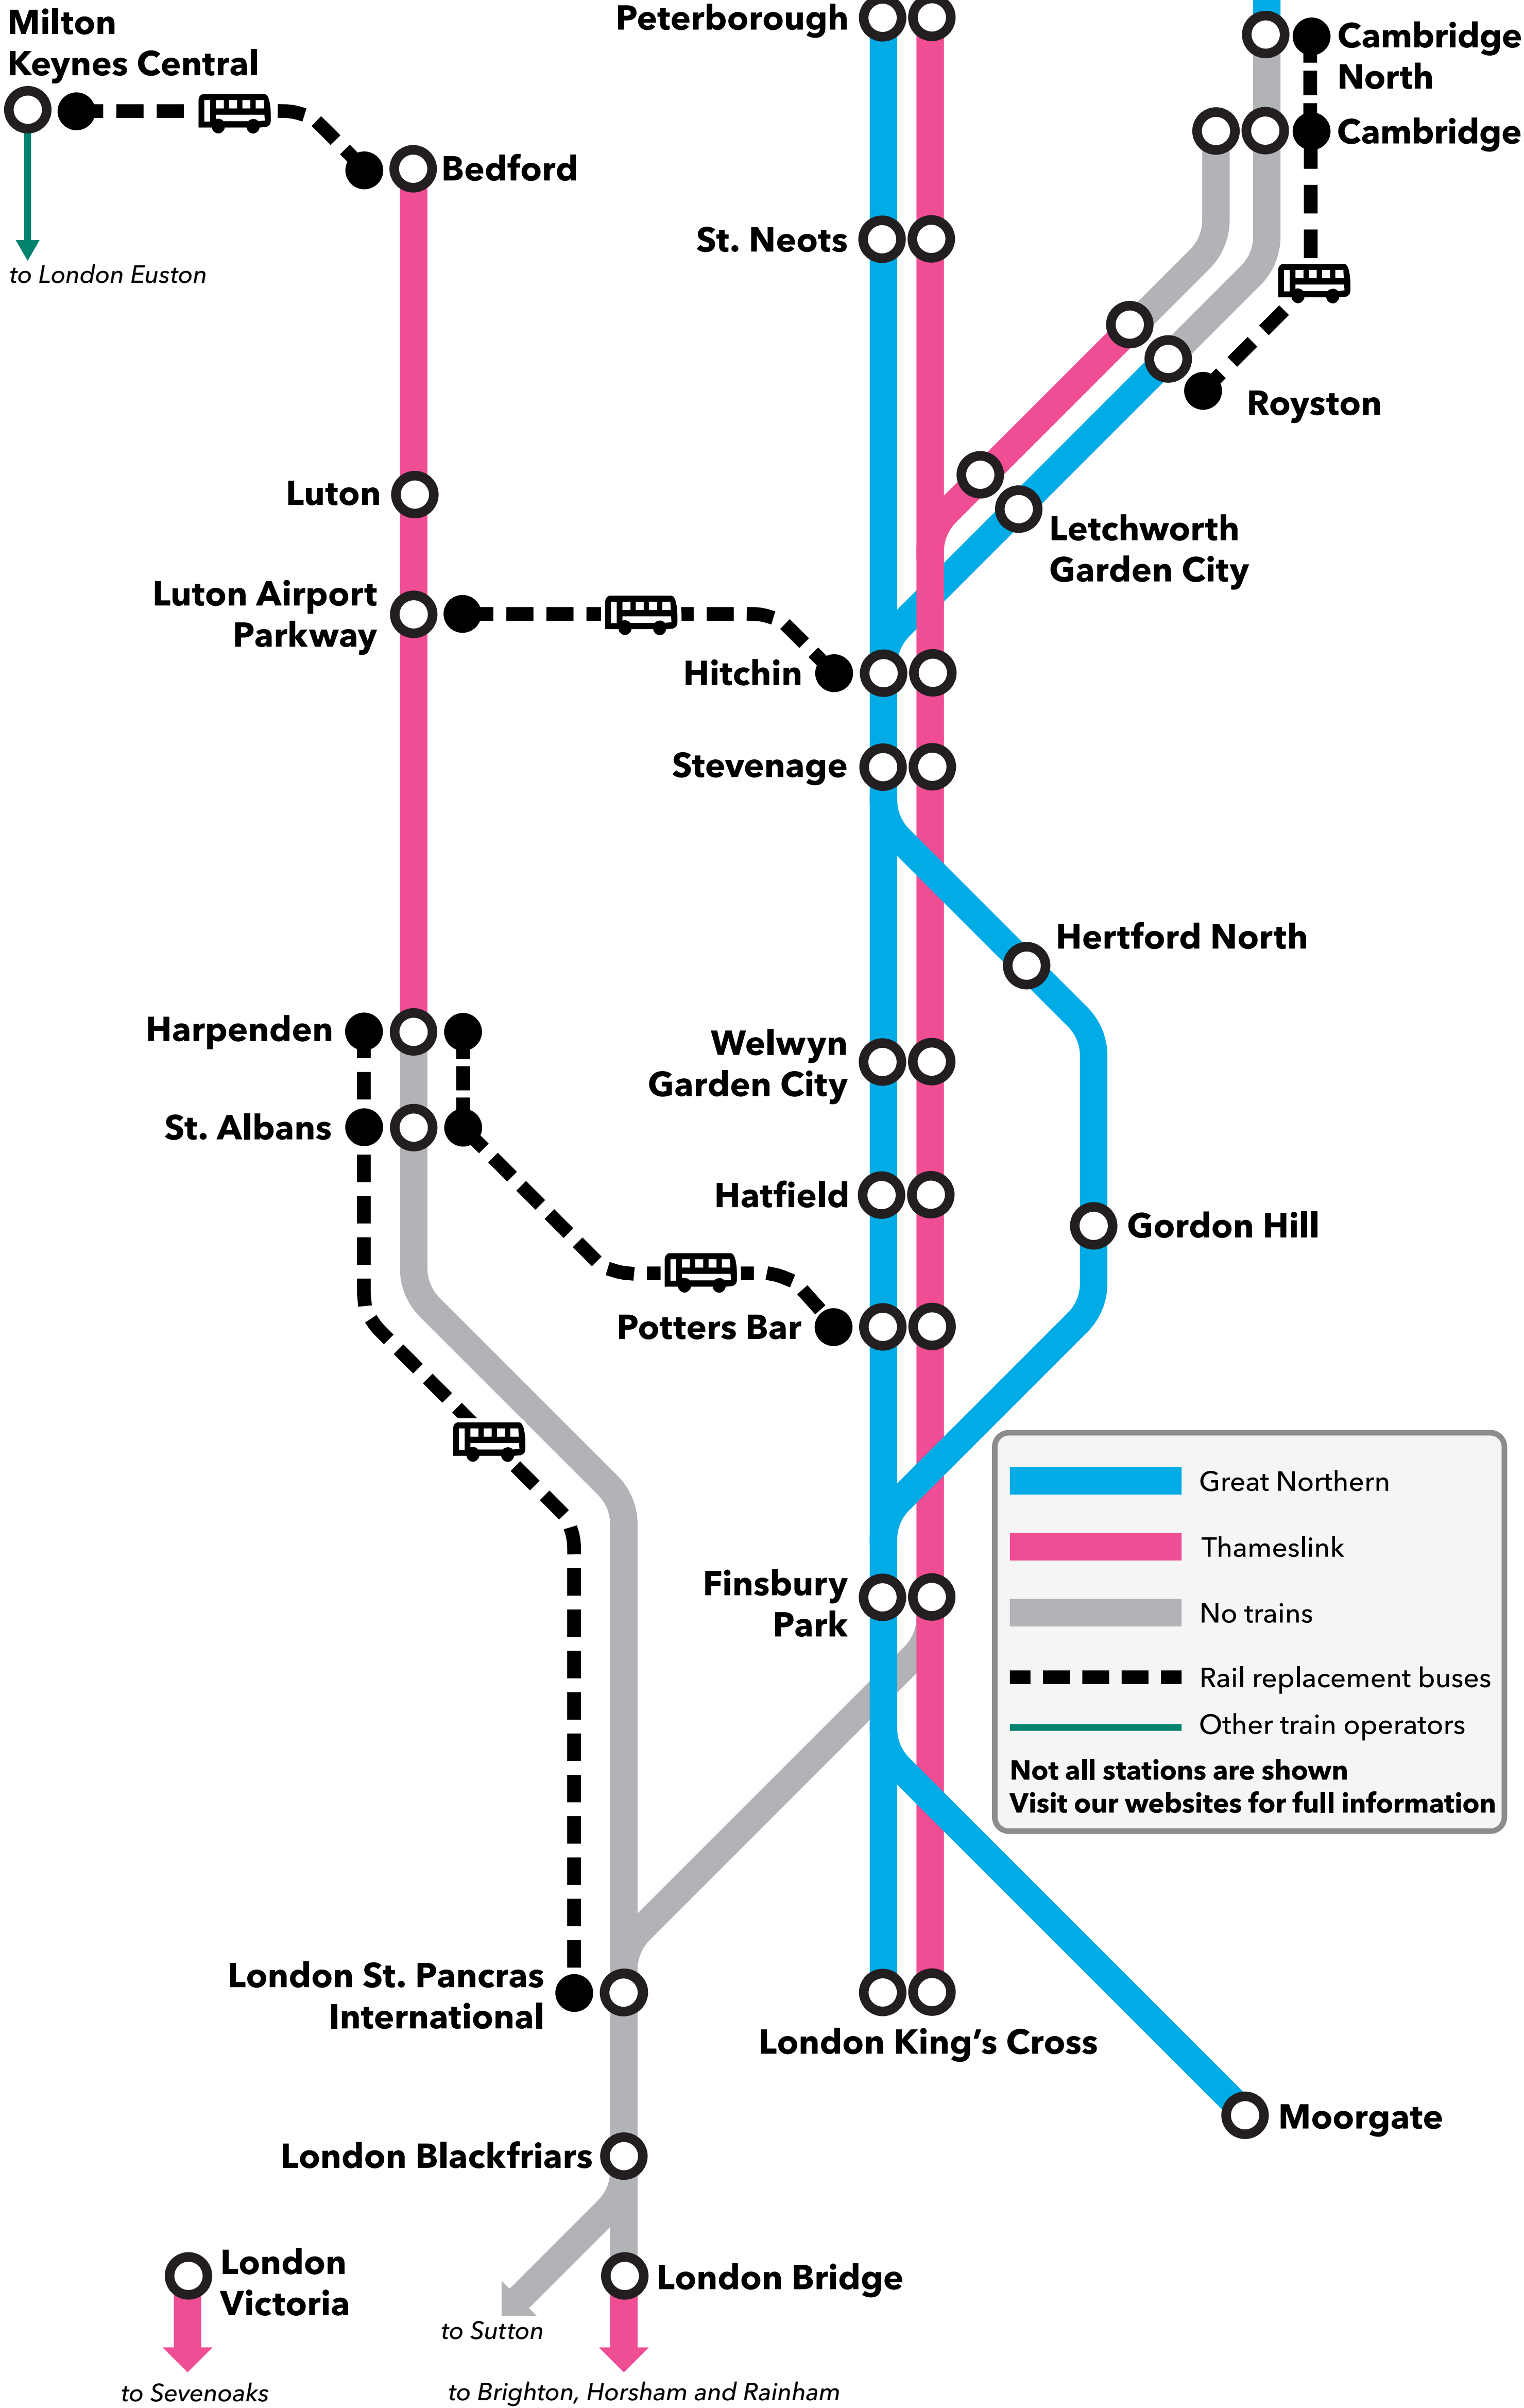

# 27 to 29 December 2024

# 27 to 29 December 2024

- Great Northern
- Thameslink
- No trains
- Rail replacement buses
- Other train operators

Not all stations are shown  
Visit our websites for full information