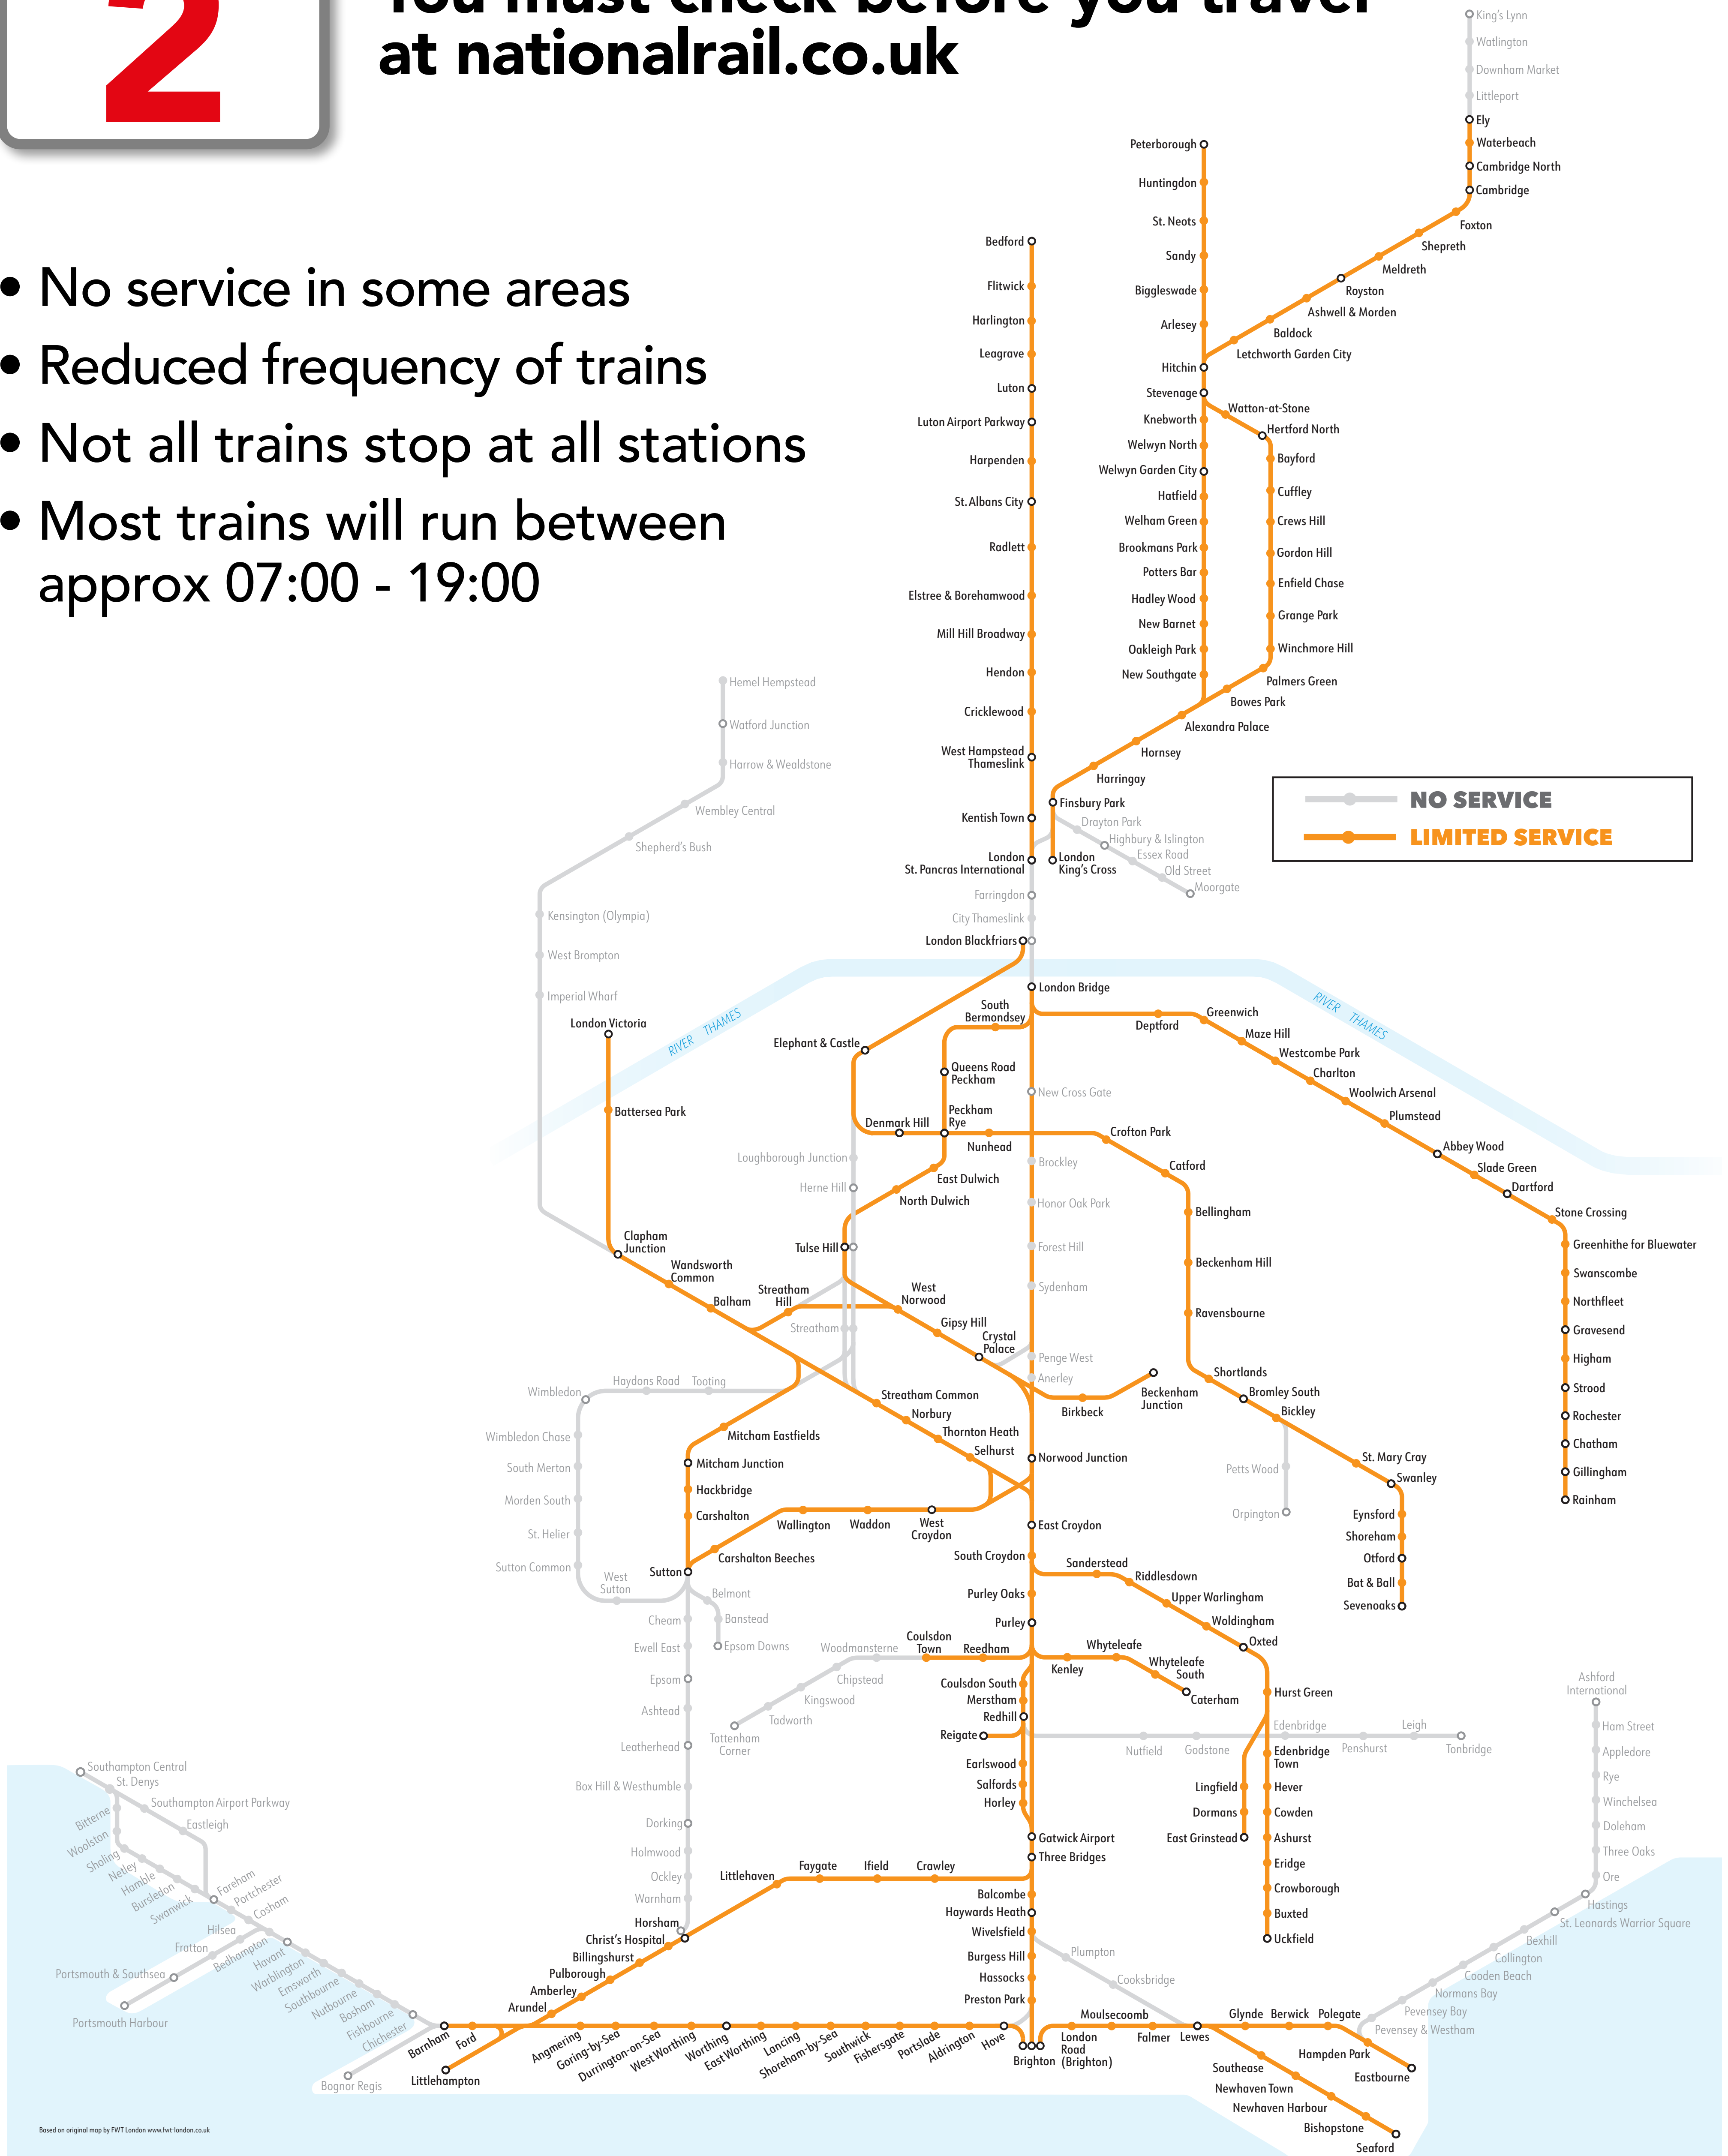

June

2

You must check before you travel
at nationalrail.co.uk

- No service in some areas
- Reduced frequency of trains
- Not all trains stop at all stations
- Most trains will run between approx 07:00 - 19:00