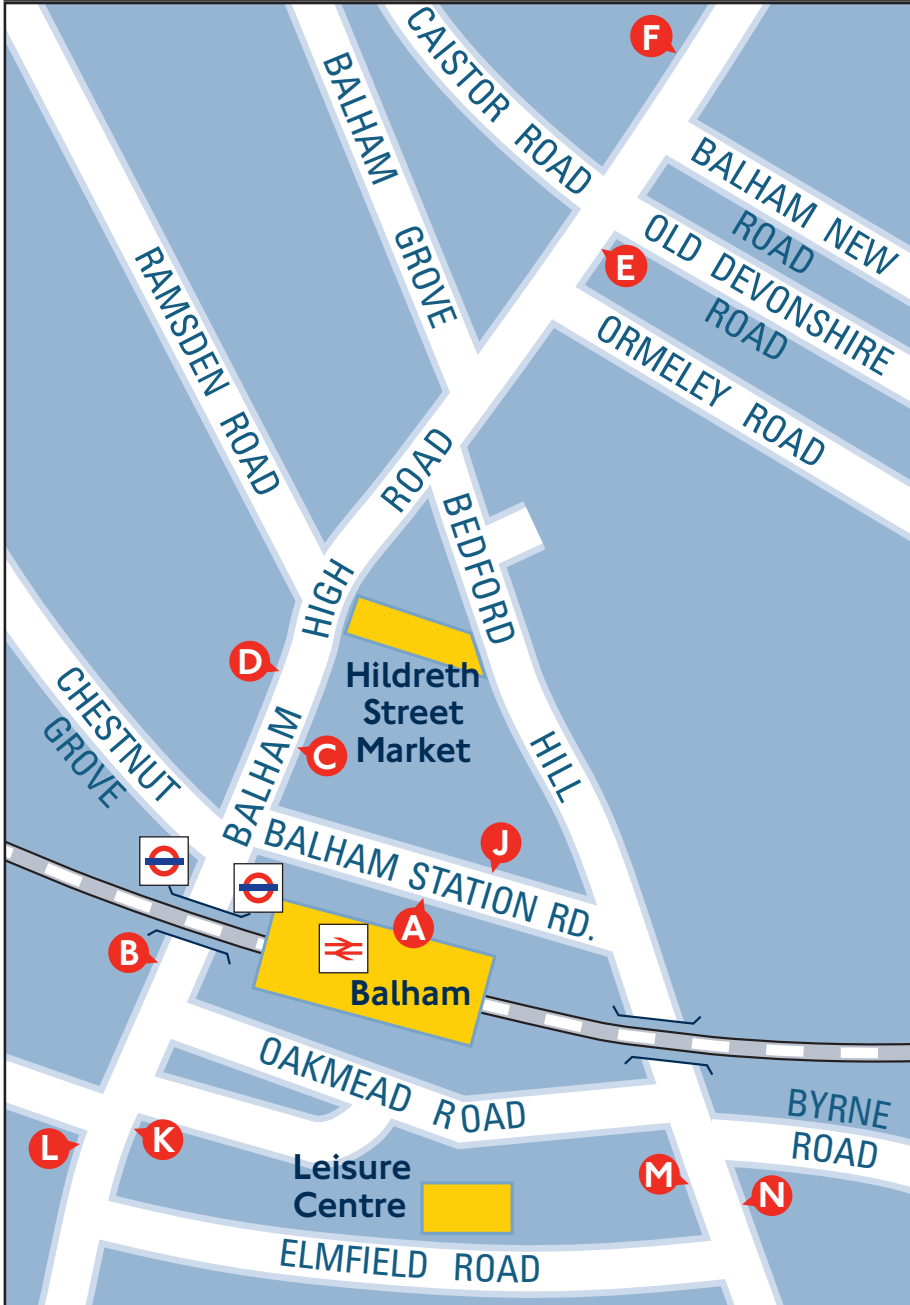

Bus Stop Locations

Other than those bus routes shown below you may have to buy a bus ticket and apply for a refund

The routes listed above are only suggestions. Your ticket will also be accepted on services of the following operators to get to your destination:

Trains:

- East Midlands Trains (for London - Luton/Bedford ticket holders only)
- Greater Anglia
- Great Western Railway
- Great Northern
- London North Western
- London Tramlink
- London Overground
- London Underground
- Southeastern
- South Western Railway
- Thameslink

Buses:

- Brighton & Hove on any reasonable route
- London Buses on all appropriate routes within the Transport for London boundary
- Metrobus on any reasonable route
- Stagecoach Coastliner route 700 depending on the location of the disruption

Journeys via alternative routes may take longer than your normal journey or only operate at certain times. For rail journeys please check greatnorthernrail.com or with National Rail Enquiries on 03457 48 49 50 and for all bus journeys with Traveline on 0871 200 22 33

We have made every effort to ensure the information above was correct at the time of printing. However information including bus numbers/routes may be altered by third parties without prior notice.

Did you know about this disruption before you got to the station? Become one of the thousands of people every month who get the latest information from our website southernrailway.com/travel-information/plan-your-journey/live-departures-and-arrivals

Further information and contacts

Journeys via alternative routes may take longer than your normal journey or operate only at certain times. Further information will be available from the sources below:

Rail services:

National Rail Enquiries
Online
nationalrail.co.uk
By telephone
03457 48 49 50

Tube and London bus:
Transport for London
Online
tfl.gov.uk
By telephone
0343 222 1234

Bus services outside of London:
Traveline
Online
traveline.info
By telephone
0871 200 22 33

Delay Repay

If your journey on Southern was delayed by 15 minutes or more, you can claim for compensation through the Delay Repay scheme.

To claim, pick up a Delay Repay leaflet or fill in the online form at southernrailway.com/delayrepay

SOUTHERN