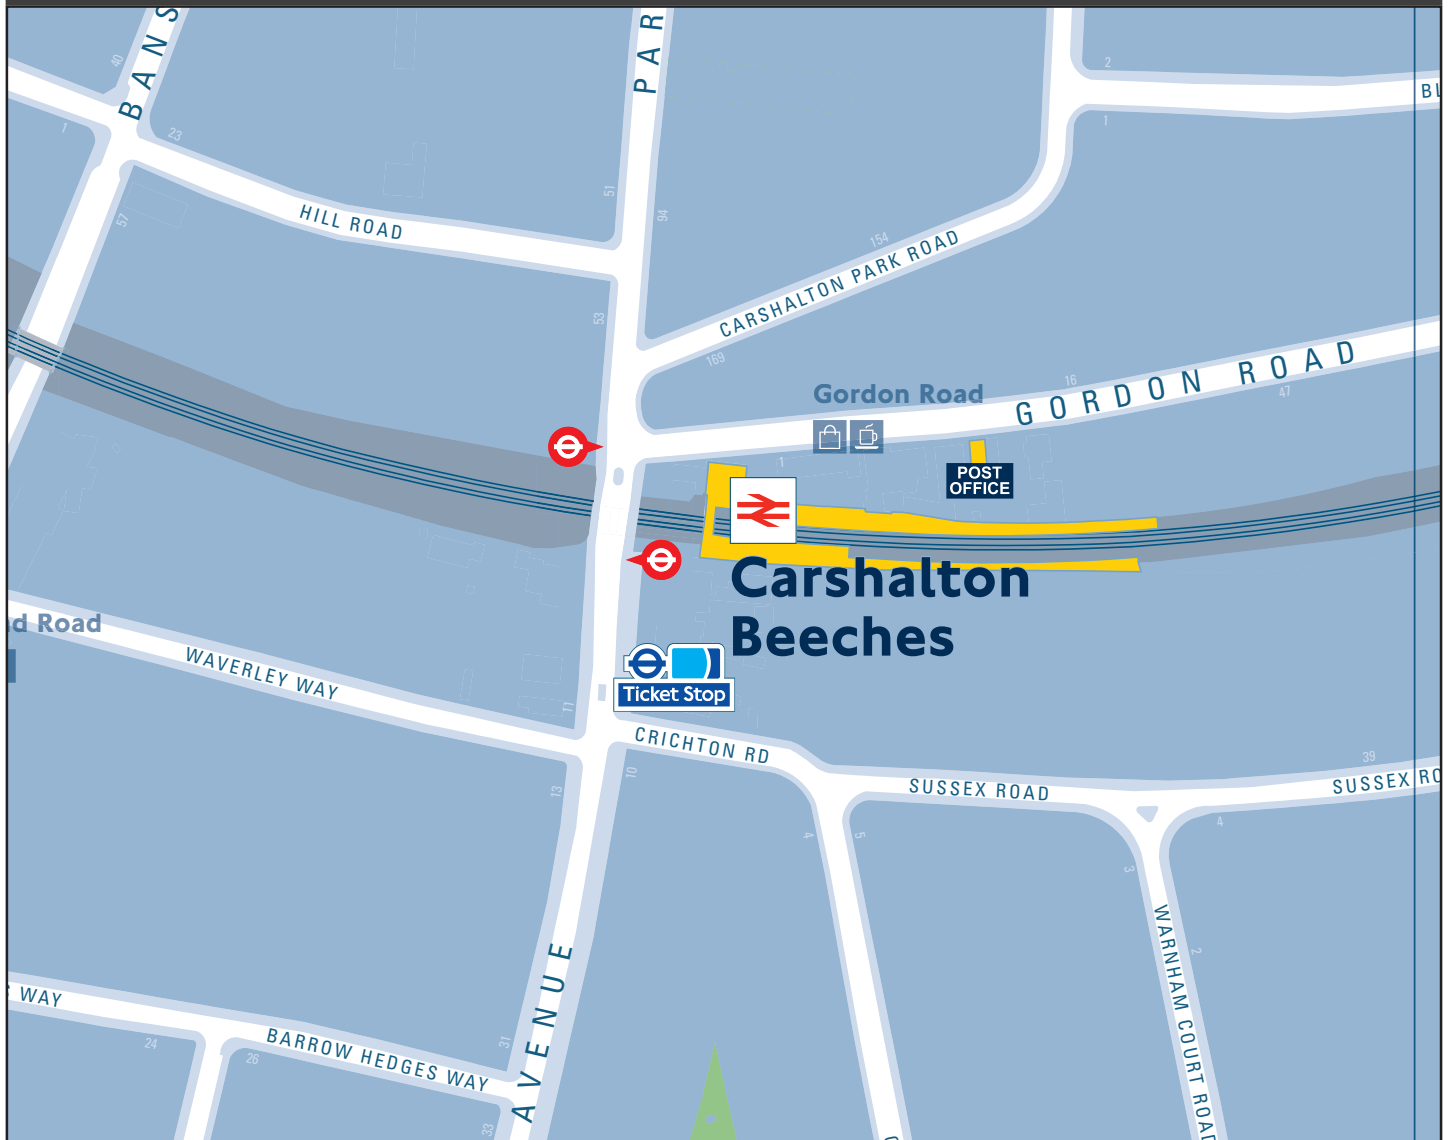

Bus Stop Locations