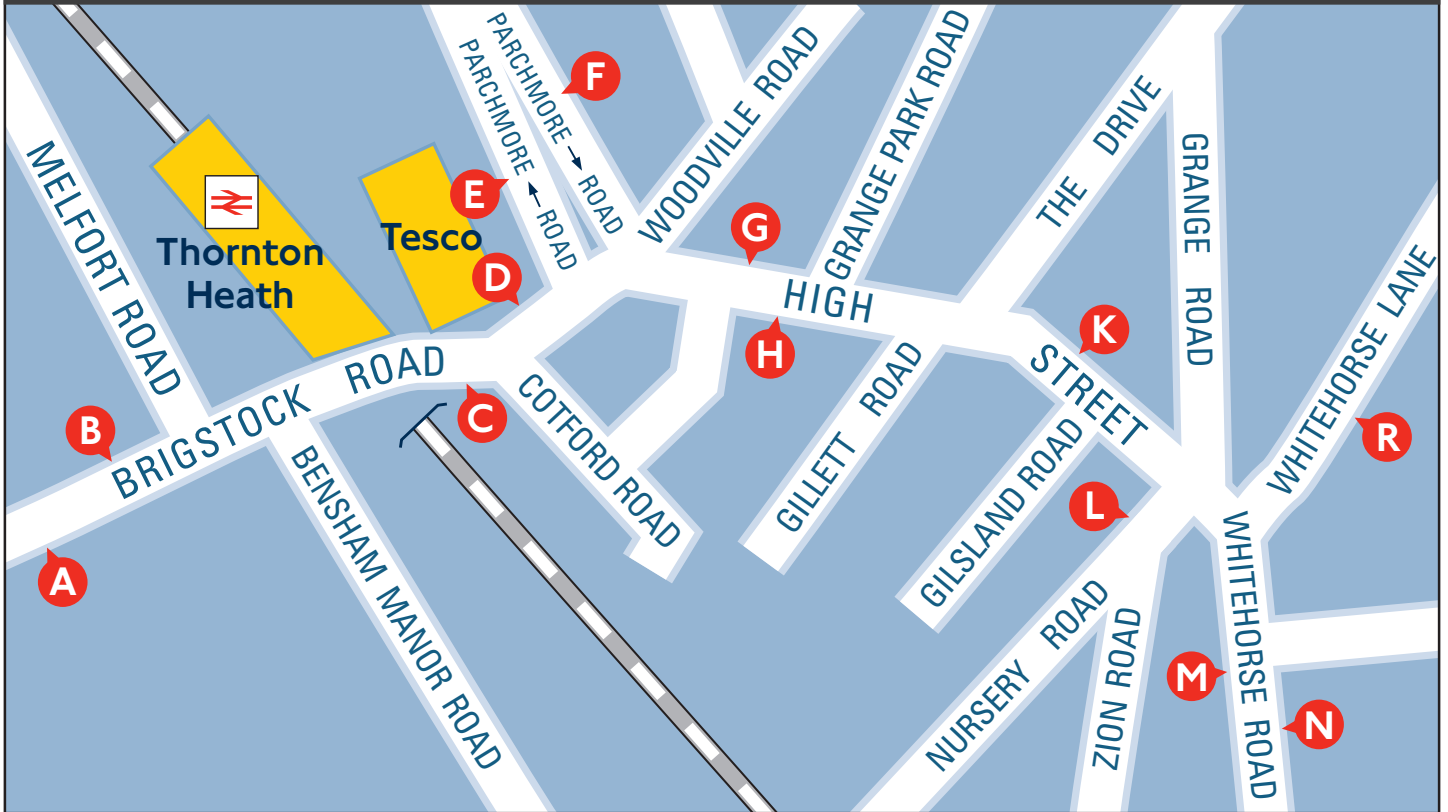

Bus Stop Locations

Other than those bus routes shown below you may have to buy a bus ticket and apply for a refund

The routes listed above are only suggestions. Your ticket will also be accepted on services of the following operators to get to your destination:

Trains:

- East Midlands Trains (for London - Luton/Bedford ticket holders only)
- Greater Anglia
- Great Western Railway
- Great Northern
- London North Western
- London Tramlink
- London Overground
- London Underground
- Southeastern
- South Western Railway
- Thameslink

Buses:

- Brighton & Hove on any reasonable route
- London Buses on all appropriate routes within the Transport for London boundary
- Metrobus on any reasonable route
- Stagecoach Coastliner route 700 depending on the location of the disruption

Journeys via alternative routes may take longer than your normal journey or only operate at certain times. For rail journeys please check greatnorthernrail.com or with National Rail Enquiries on 03457 48 49 50 and for all bus journeys with Traveline on 0871 200 22 33

We have made every effort to ensure the information above was correct at the time of printing. However information including bus numbers/routes may be altered by third parties without prior notice.

Did you know about this disruption before you got to the station? Become one of the thousands of people every month who get the latest information from our website southernrailway.com/travel-information/plan-your-journey/live-departures-and-arrivals

Further information and contacts

Journeys via alternative routes may take longer than your normal journey or operate only at certain times. Further information will be available from the sources below:

Rail services:

National Rail Enquiries
Online
nationalrail.co.uk
By telephone
03457 48 49 50

Tube and London bus:

Transport for London
Online
tfl.gov.uk
By telephone
0343 222 1234

Bus services outside of London:

Traveline
Online
traveline.info
By telephone
0871 200 22 33

Delay Repay

If your journey on Southern was delayed by 15 minutes or more, you can claim for compensation through the Delay Repay scheme.

To claim, pick up a Delay Repay leaflet or fill in the online form at southernrailway.com/delayrepay