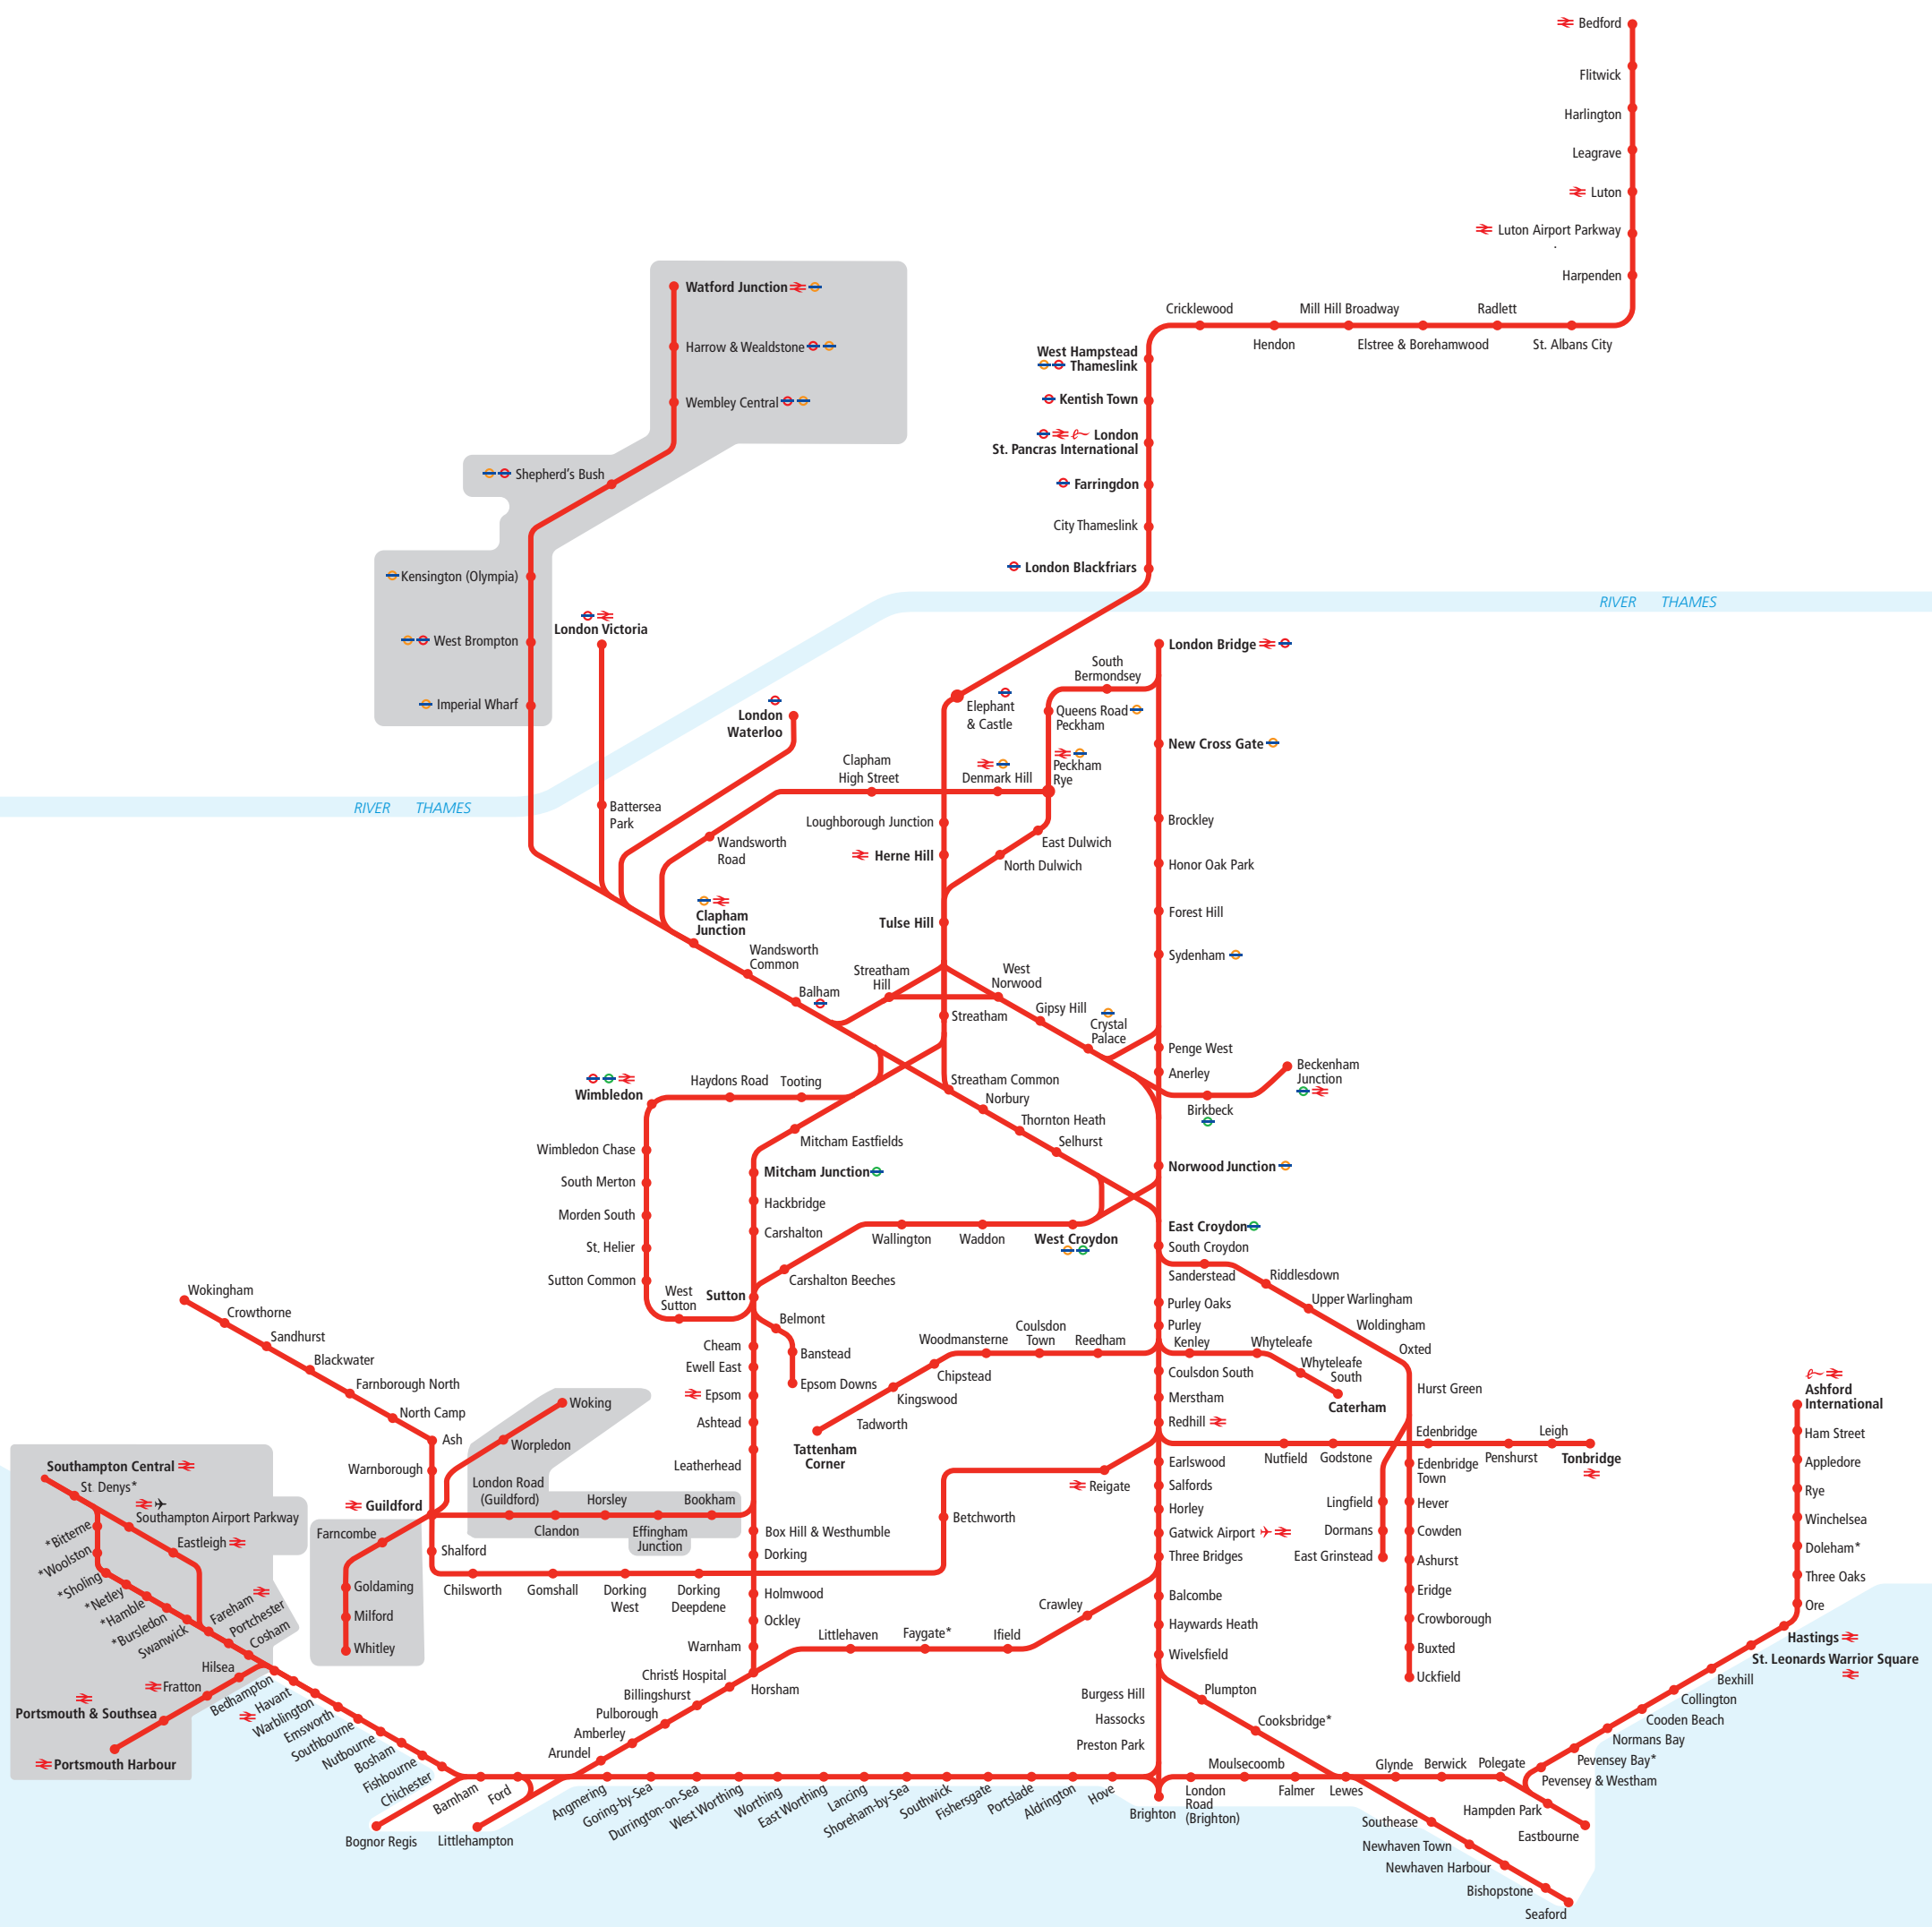

A visual guide to using your Gatwick staff discount on the railway

Restricted Routes
 Not valid for journeys that begin and end within this area.