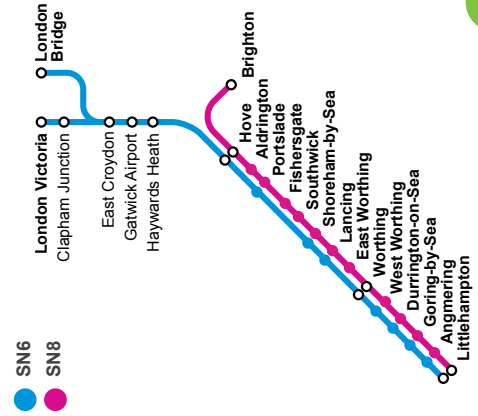

Operator	SN	SN	SN	SN	SN	SN	SN	SN	SN	SN	SN	SN	SN	SN	SN	SN	SN	SN	SN	SN	SN	SN	SN	SN	SN	SN	SN	SN		
London Victoria	10																													
Clapham Junction	10																													
London Bridge																														
East Croydon																														
Gatwick Airport																														
Haywards Heath																														
Brighton	10	d	09 53	10 03	10 13f	10 23	10 33	10 43f	10 53	11 03	11 13f	11 23	11 33	11 43f	11 53	12 03	12 13f	12 23	12 33	12 43f	12 53	13 03	13 13f	13 23	13 33	13 43f	13 53	14 03	14 13f	14 23
Hove		d	09 57	10 07	10 21	10 27	10 37	10 52	10 57	11 07	11 21	11 27	11 37	11 52	11 57	12 07	12 21	12 27	12 37	12 52	12 57	13 07	13 21	13 27	13 37	13 52	13 57	14 07	14 22	14 27
Ald																														

Saturdays

Table with columns for Operator, Facilities, Notes, and SN (0-25). Rows include stations like London Victoria, Clapham Junction, Brighton, and Southampton Central.

Table with columns for Operator, Facilities, Notes, and SN (0-25). Includes a 'Start of standard hourly service' section and a 'Service repeats each hour until' section.

Table with columns for Operator, Facilities, Notes, and SN (0-25). Rows include stations like London Victoria, Brighton, and Southampton Central.

Littlehampton and Worthing to London and Brighton

Train times 10 December 2017 to 19 May 2018