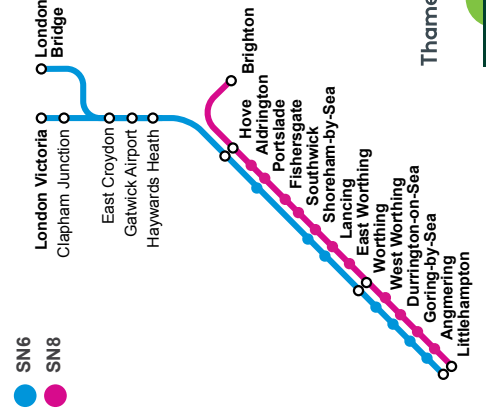

ThamesLink /

C11

Train times 10 December 2017 to 19 May 2018 Littlehampton and Worthing to London and Brighton

This timetable shows the service between London and Brighton to Shoreham-by-Sea, Worthing and Littlehampton

Southern Customer Relations 03451 27 29 20 southernrailway.com

Train time information 03457 48 49 50 nationalrail.co.uk

Buy online Buy tickets nationwide at southernrailway.com

@SouthernRailUK

C11TC1:17712

On Track App

Train information at your fingertips: southernrailway.com/lapp

Mondays to Fridays

Table of train times for Monday to Friday, listing stations from Southampton Central to London Victoria with departure and arrival times.

Table of train times for Monday to Friday, listing stations from Southampton Central to London Victoria with departure and arrival times.