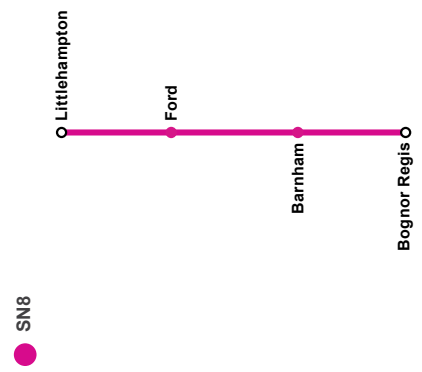

C14

Train times
10 December 2017 to 19 May 2018
Bognor Regis to Littlehampton

This timetable shows a summary of services between Bognor Regis, Barnham, Ford and Littlehampton

Southern Customer Relations
03451 27 29 20
southernrailway.com

Train time information
03457 48 49 50
nationalrail.co.uk

Buy online
Buy tickets nationwide at southernrailway.com

@SouthernRailUK

CITTC14.17712

On Track App

Train information at your fingertips:
southernrailway.com/app

Mondays to Fridays