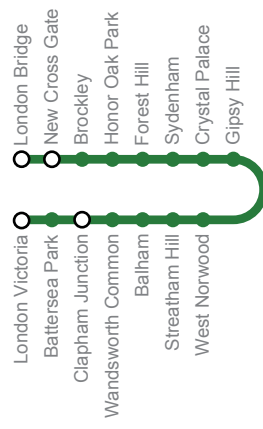

40

Train times
19 May to 14 December 2019

London Victoria to London Bridge
via Crystal Palace

Contact us
southernrailway.com/contactus

Train time information
03457 48 49 50
nationalrail.co.uk

Buy online
Buy tickets nationwide at southernrailway.com
@SouthernRailUK

On Track App
Train information at your fingertips:
southernrailway.com/app

C1-TT40-1905

Mondays to Fridays

Operator	SN	SN	SN	SN	SN	SN	SN	SN	SN	SN	SN	SN	SN
Facilities													
Notes													
London Bridge	⇄	06 28	06 58	07 28	07 58	20 28	20 58	21 28	21 58	22 28	22 58	23 28	23 58
New Cross Gate	d	06 34	07 04	07 34	08 04	20 34	21 04	21 34	22 04	22 34	23 04	23 34	00 04
Brockley	d	06 37	07 07	07 37	08 07	20 37	21 07	21 37	22 07	22 37	23 07	23 37	00 07
Honor Oak Park	d	06 39	07 09	07 39	08 09	20 39	21 09	21 39	22 09	22 39	23 09	23 39	00 09
Forest Hill	d	06 42	07 12	07 42	08 12	20 42	21 12	21 42	22 12	22 42	23 12	23 42	00 12
Sydenham	d	06 45	07 15	07 45	08 15	20 45	21 15	21 45	22 15	22 45	23 15	23 45	00 15
Crystal Palace	a	06 50	07 20	07 50	08 20	20 50	21 20	21 50	22 20	22 50	23 20	23 50	00 20
Gipsy Hill	a	06 59	07 29	07 59	08 29	20 59	21 29	21 59	22 29	22 59	23 23	23 53	00 23
West Norwood	a	07 02	07 32	08 02	08 32	21 02	21 32	22 02	22 32	23 02	23 26	23 56	00 26
Streatham Hill	a	07 06	07 36	08 06	08 36	21 06	21 36	22 06	22 36	23 06	23 30	00 01	00 30
Balham	⇄	07 10	07 40	08 10	08 40	21 10	21 40	22 10	22 40	23 10	23 37		
Wandsworth Common	a	07 12	07 42	08 12	08 42	21 12	21 42	22 12	22 42	23 12			
Clapham Junction	10 a	07 16	07 46	08 16	08 46	21 16	21 46	22 16	22 46	23 16	23 41		
Battersea Park	a	07 20	07 50	08 20	08 50	21 20	21 50	22 20	22 50	23 20			
London Victoria	10 a	07 24	07 54	08 24	08 54	21 24	21 54	22 24	22 55	23 24	23 50		

Saturdays