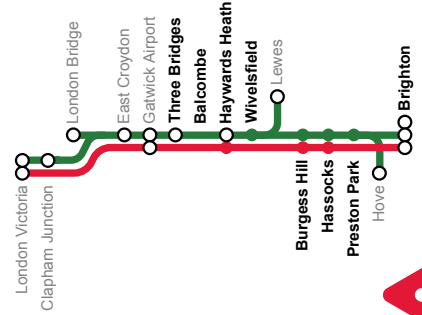

18

Train times From 20 May 2018 until further notice

Haywards Heath to London and Brighton

Customer Relations Southern/Gatwick Express: customerservices@southernrailway.com customerservices@gatwickexpress.com

Thameslink: customerservices@thameslinkrailway.com

Train time information 03457 48 49 50 nationalrail.co.uk

Buy online Buy tickets nationwide at southernrailway.com

@SouthernRailUK @GatwickExpress @TLRailUK

On Track App

Train information at your fingertips: thameslinkrailway.com/app southernrailway.com/app gatwickexpress.com/app

CI-TT18-1807

Mondays to Fridays

Table of train times for Monday to Friday, showing departure and arrival times for various stations including London Victoria, Clapham Junction, and Brighton.

Table of train times for Monday to Friday, showing departure and arrival times for various stations including London Victoria, Clapham Junction, and Brighton.

Table of train times for Monday to Friday, showing departure and arrival times for various stations including London Victoria, Clapham Junction, and Brighton.