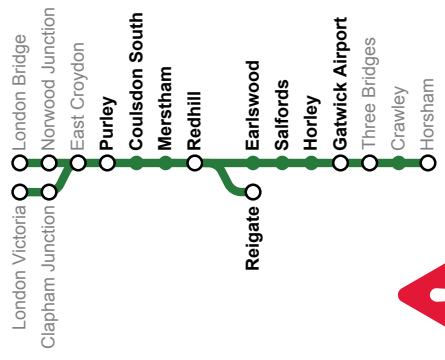

Train times From 20 May 2018 until further notice

Redhill and Reigate to London and Gatwick Airport

20

Customer Relations

Southern: customerservices@southernrailway.com

Thameslink: customerservices@thameslinkrailway.com

Train time information 03457 48 49 50 nationalrail.co.uk

Buy online Buy tickets nationwide at southernrailway.com

@SouthernRailUK @TLRailUK

On Track App

Train information at your fingertips: thameslinkrailway.com/app southernrailway.com/app

CI-TT20-1807

Mondays to Fridays

Train schedule table for Monday to Friday, showing departure and arrival times for various stations including London Victoria, Clapham Junction, London Bridge, and Gatwick Airport.

Train schedule table for Monday to Friday, showing departure and arrival times for various stations including London Victoria, Clapham Junction, London Bridge, and Gatwick Airport.

Train schedule table for Monday to Friday, showing departure and arrival times for various stations including London Victoria, Clapham Junction, London Bridge, and Gatwick Airport.

Train schedule table for Monday to Friday, showing departure and arrival times for various stations including London Victoria, Clapham Junction, London Bridge, and Gatwick Airport.