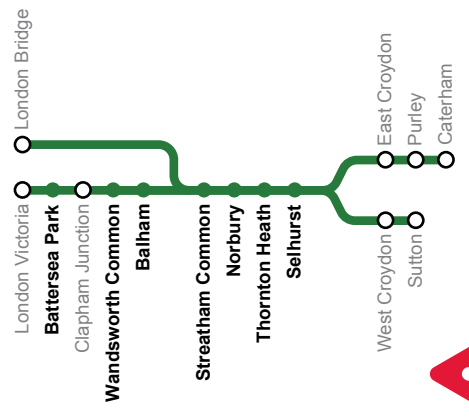

Follow us on Twitter @SouthernRailUK

Mondays to Fridays

Table showing train times for Monday to Friday services between Croydon, Norbury, Balham, Battersea Park and London Victoria. Includes columns for Operator, Facilities, Notes, and arrival/departure times.

Table showing train times for Monday to Friday services between Croydon, Norbury, Balham, Battersea Park and London Victoria. Includes columns for Operator, Facilities, Notes, and arrival/departure times.