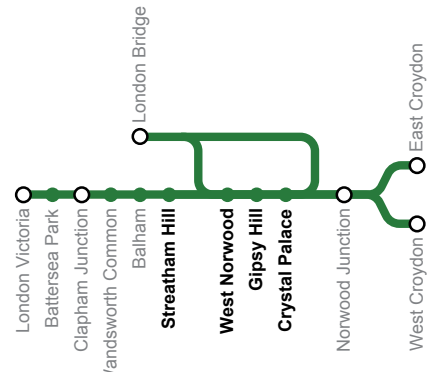

41

Train times From 15 July 2018 until further notice

Norwood Junction and Crystal Palace to London Victoria

Customer Relations
customerservices@southernrailway.com

Train time information
03457 48 49 50
nationalrail.co.uk

Buy online
Buy tickets nationwide at southernrailway.com
@SouthernRailUK

On Track App

Train information at your fingertips:
southernrailway.com/lapp

CL-TT41-1807

Mondays to Fridays

Operator	SN	SN	SN	SN	SN	SN	SN	SN	SN	SN	SN	SN	SN	SN	SN	SN	SN	SN	SN	SN	SN	SN	SN	SN	SN	SN	SN	
London Victoria	10																											
Battersea Park	d																											
Clapham Junction	10																											
Wandsworth Common	d																											
Balham	d																											
Streatham Hill	d	05 39	06 09																									
London Bridge	d			06 01		06 31		07 01		07 31		08 01		08 31		09 01		09 31		10 01								
West Norwood	d	05 42	06 12	06 24	06 28	06 42	06 54	06 58	07 12	07 24	07 28	07 42	07 54	07 58	08 12	08 24	08 28	08 42	08 54	08 58	09 12	09 24	09 29	09 42	09 54	09 58	10 12	
Gypsy Hill	d	05 45	06 15	06 27	06 31	06 45	06 57	07 01	07 15	07 27	07 31	07 45	07 57	08 01	08 15	08 27	08 31	08 45	08 57	09 01	09 15	09 27	09 32	09 45	09 57	10 01	10 15	
Crystal Palace	d	05 52	06 22	06 31	06 38	06 52	07 01	07 08	07 22	07 31	07 38	07 52	08 01	08 08	08 22	08 31	08 38	08 52	09 01	09 08	09 22	09 31	09 38	09 52	10 01	10 08	10 22	
London Bridge	a	06 18	06 48		07 18			07 48			08 18		08 48		09 18		09 48			09 48		10 17				10 47		
Norwood Junction	a			06 42		07 12		07 42		08 12		08 42		09 12		09 42		09 42		09 42		10 12		10 12				
East Croydon	a			06 52		07 22		07 52		08 22		08 52		09 22		09 52		09 52		09 52		10 22		10 22				
West Croydon	a																											

Start of standard hourly service

Operator	SN	SN	SN	SN	SN	SN	SN	SN	SN	SN	SN	SN	SN	SN	SN	SN	SN	SN	SN	SN	SN	SN	SN	SN	SN	SN	SN	SN	
London Victoria	10	06	10	20	10	36	10	50																					
Battersea Park	d	10 10	10 24	10 40	10 54																								
Clapham Junction	10	10 14	10 28	10 44	10 58																								
Wandsworth Common	d	10 17	10 31	10 47	11 04																								
Balham	d	10 20	10 34	10 50	11 04																								
Streatham Hill	d	10 25	10 39	10 55	11 09																								
London Bridge	d			10 31																									
West Norwood	d	10 28	10 42	10 54	10 58	11 12																							
Gypsy Hill	d	10 31	10 45	10 57	11 01	11 15																							
Crystal Palace	d	10 38	10 52	11 01	11 08	11 22																							
London Bridge	a		11 17		11 47																								
Norwood Junction	a	10 42		11 12																									
East Croydon	a																												
West Croydon	a	10 57		11 21																									

Service repeats each hour until