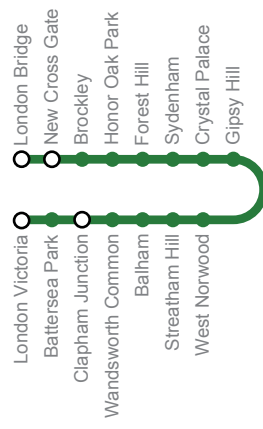

40

Train times
From 9 December 2018 to 18 May 2019

London Victoria to London Bridge via Crystal Palace

Contact us
southernrailway.com/contactus

Train time information
03457 48 49 50
nationalrail.co.uk

Buy online
Buy tickets nationwide at southernrailway.com
@SouthernRailUK

On Track App
Train information at your fingertips:
southernrailway.com/app

CI-TT40-1812

Mondays to Fridays

Operator	SN	SN	SN	SN	SN	SN	SN	SN	SN	SN	SN	SN	SN
Facilities													
Notes													
London Bridge	⇄	06 28	06 58	07 28	07 58	21 28	21 58	22 28	22 58	23 28	23 58		
New Cross Gate	d	06 34	07 04	07 34	08 04	21 34	22 04	22 34	23 04	23 34	00 04		
Brockley	d	06 37	07 07	07 37	08 07	21 37	22 07	22 37	23 07	23 37	00 07		
Honor Oak Park	d	06 39	07 09	07 39	08 09	21 39	22 09	22 39	23 09	23 39	00 09		
Forest Hill	d	06 42	07 12	07 42	08 12	21 42	22 12	22 42	23 12	23 42	00 12		
Sydenham	d	06 45	07 15	07 45	08 15	21 45	22 15	22 45	23 15	23 45	00 15		
Crystal Palace	a	06 50	07 20	07 50	08 20	21 50	22 20	22 50	23 20	23 50	00 20		
Gipsy Hill	a	06 59	07 29	07 59	08 29	21 59	22 29	22 59	23 23	23 53	00 23		
West Norwood	a	07 02	07 32	08 02	08 32	22 02	22 32	23 02	23 26	23 56	00 26		
Streatham Hill	a	07 06	07 36	08 06	08 36	22 06	22 36	23 06	23 30	00 01	00 30		
Balham	⇄	07 10	07 40	08 10	08 40	22 10	22 40	23 10	23 37				
Wandsworth Common	a	07 12	07 42	08 12	08 42	22 12	22 42	23 12					
Clapham Junction	10	a	07 16	07 46	08 16	08 46	22 16	22 46	23 16	23 41			
Battersea Park	a	07 20	07 50	08 20	08 50	22 20	22 50	23 20					
London Victoria	10	⇄	07 24	07 54	08 24	08 54	22 24	22 55	23 24	23 50			

Saturdays

Operator	SN	SN	SN	SN	SN	SN	SN	SN	SN	SN	SN	SN	SN	SN	SN				
Facilities																			
Notes																			
London Bridge	⇄	06 28	06 58	07 28	07 58	08 28	08 58	09 28	09 58	10 28	10 58	11 28	11 58	21 28	21 58	22 28	22 58	23 28	23 58
New Cross Gate	d	06 35	07 05	07 35	08 05	08 35	09 05	09 35	10 05	10 34	11 05	11 35	12 05	21 35	22 05	22 35	23 05	23 35	00 05
Brockley	d	06 37	07 07	07 37	08 07	08 37	09 07	09 37	10 07	10 36	11 07	11 37	12 07	21 37	22 07	22 37	23 07	23 37	00 07
Honor Oak Park	d	06 40	07 10	07 40	08 10	08 40	09 10	09 40	10 10	10 39	11 10	11 40	12 10	21 40	22 10	22 40	23 10	23 40	00 10
Forest Hill	d	06 42	07 12	07 42	08 12	08 42	09 12	09 42	10 12	10 41	11 12	11 42	12 12	21 42	22 12	22 42	23 12	23 42	00 12
Sydenham	d	06 46	07 16	07 46	08 16	08 46	09 16	09 46	10 16	10 45	11 16	11 46	12 16	21 46	22 16	22 46	23 16	23 46	00 16
Crystal Palace	a	06 50	07 20	07 50	08 20	08 50	09 20	09 50	10 20	10 49	11 20	11 50	12 20	21 50	22 20	22 50	23 20	23 50	00 20
Gipsy Hill	a	06 59	07 29	07 59	08 29	08 59	09 29	09 59	10 29	10 59	11 29	11 59	12 29	21 59	22 29	22 59	23 29	23 59	00 23
West Norwood	a	07 02	07 32	08 02	08 32	09 02	09 32	10 02	10 32	11 02	11 32	12 02	12 32	22 02	22 32	23 02	23 32	00 02	00 26
Streatham Hill	a	07 06	07 36	08 06	08 36	09 06	09 36	10 06	10 36	11 06	11 36	12 06	12 36	22 06	22 36	23 06	23 36	00 06	00 30
Balham	⇄	07 10	07 40	08 10	08 40	09 10	09 40	10 10	10 40	11 10	11 40	12 10	12 40	22 10	22 40	23 10	23 40	00 10	
Wandsworth Common	10	a	07 12	07 42	08 12	08 42	09 12	09 42	10 12	10 42	11 12	11 42	12 12	22 12	22 42	23 12	23 42	00 12	
Clapham Junction	10	a	07 16	07 46	08 16	08 46	09 16	09 46	10 16	10 46	11 16	11 46	12 16	22 16	22 46	23 16	23 46	00 16	
Battersea Park	a	07 20	07 50	08 20	08 50	09 20	09 50	10 20	10 50	11 20	11 50	12 20	12 50	22 20	22 50	23 20	23 50	00 20	
London Victoria	10	⇄	07 24	07 54	08 24	08 54	09 24	09 54	10 24	10 54	11 24	11 54	12 24	22 24	22 54	23 24	23 54	00 24