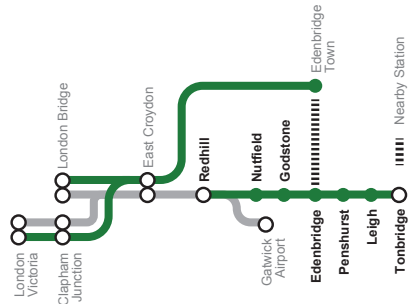

Direct train
Connecting train
Denotes the minimum time in minutes that should be allowed to change trains. At stations with no number, please allow at least 5 minutes
London Underground interchange
Croydon Tramlink interchange
Station within Airport terminal
Ticket Inter-availability between indicated stations
First Class accommodation available
Operated by Southern
Arrival time
Change at Redhill
Change at East Croydon
Departure time
Change at Redhill & East Croydon
Change at Oxted
Change at Oxted & East Croydon
Change at East Croydon & Redhill
Change at East Croydon & Oxted
From Uckfield
From Uckfield to Oxted
To Uckfield
From Oxted to Uckfield
Service operates Tuesday to Saturday mornings only

Mondays to Fridays

Table showing train times for Monday to Friday services between Tonbridge and Redhill, including facilities, notes, and arrival/departure times for various stations.

Table showing train times for Saturday services between Tonbridge and Redhill, including facilities, notes, and arrival/departure times for various stations.

Saturdays

Table showing train times for Sunday services between Tonbridge and Redhill, including facilities, notes, and arrival/departure times for various stations.

Sundays

Table showing train times for Sunday services between Tonbridge and Redhill, including facilities, notes, and arrival/departure times for various stations.

Saturdays

Table with columns for Operator, Facilities, Notes, and departure times for stations: London Victoria, Clapham Junction, London Bridge, East Croydon, Gatwick Airport, Redhill, Nutfield, Godstone, Edenbridge, Edenbridge Town, Penshurst, Leigh, Tonbridge.